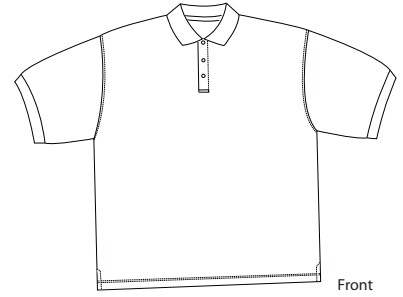

Extended Sized Silk Touch® Sport Shirt

PORT AUTHORITY®

Front

Back

K500ES

- * 5-ounce * 65/35 poly/cotton pique * Flat knit collar and cuffs
- * Double-needle armholes and bottom hem * Side vents
- * Metal buttons with dyed-to-match rims

Chest width measured 1" below arm hole. Body length measured from center back neck seam to hem.
Sleeve length measured from shoulder seam to hem. Collar measured by circumference.

Please Note:
Colors shown are approximate and for reference only. For closest match see PMS colors, or for exact match, returnable samples and grommated samples are available.